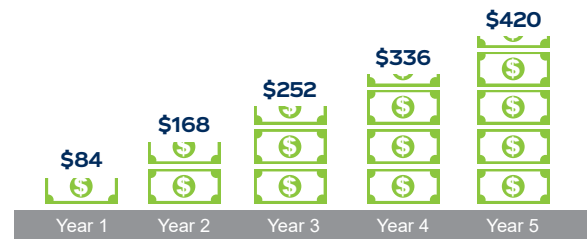

Over the years, a hardworking AC Pro air conditioner can save you hundreds of dollars on utility bills